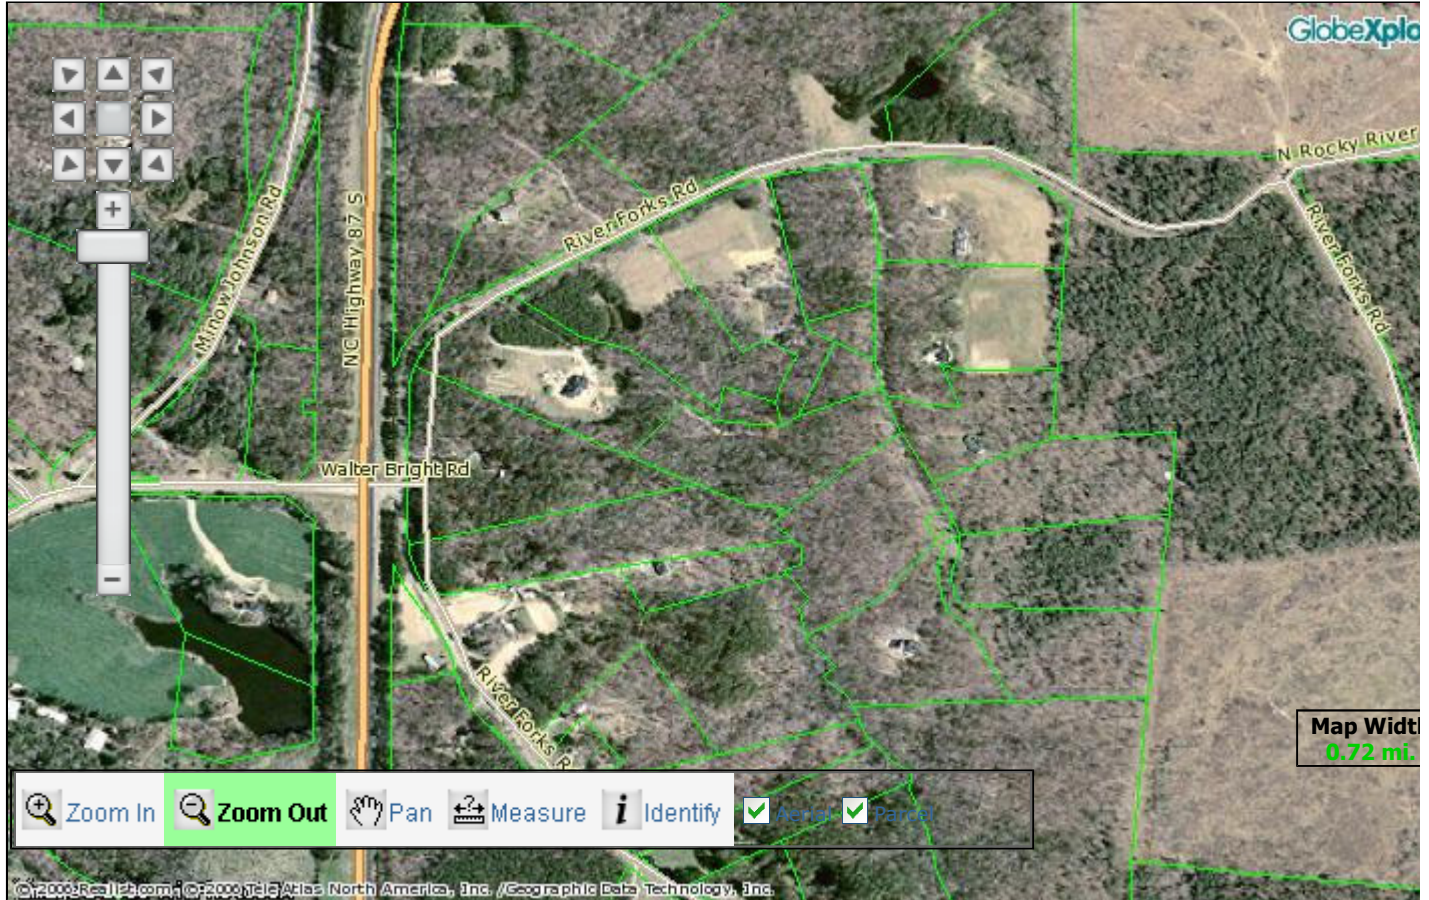

Realist Map for Property Located At
Cumberland Rd
Sanford, NC 27330
Circle City - Chatham County

Courtesy of Glynn Rodean
Triangle MLS, Inc

The data within this report is compiled by First American Real Estate Solutions from public and private sources. If desired, verify the accuracy of this data with the county or municipality.